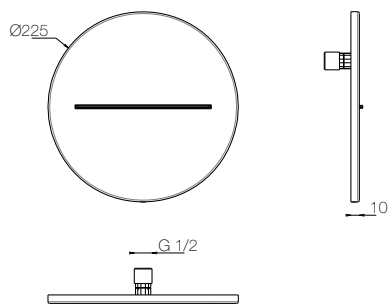

CASCATA INOX R

WELLNESS

Bocca a cascata rettangolare 20x12

Materiale

Acciaio inox aisi 316

Cod.

2C0005.316

Finiture

Mirror Steel #100

Steel Brushed #101

CASCATA INOX T

WELLNESS

Bocca a cascata tonda Ø 22,5

Materiale
Acciaio inox aisi 316

Cod.
1C0005.316

Finiture
Mirror Steel #100
Steel Brushed #101